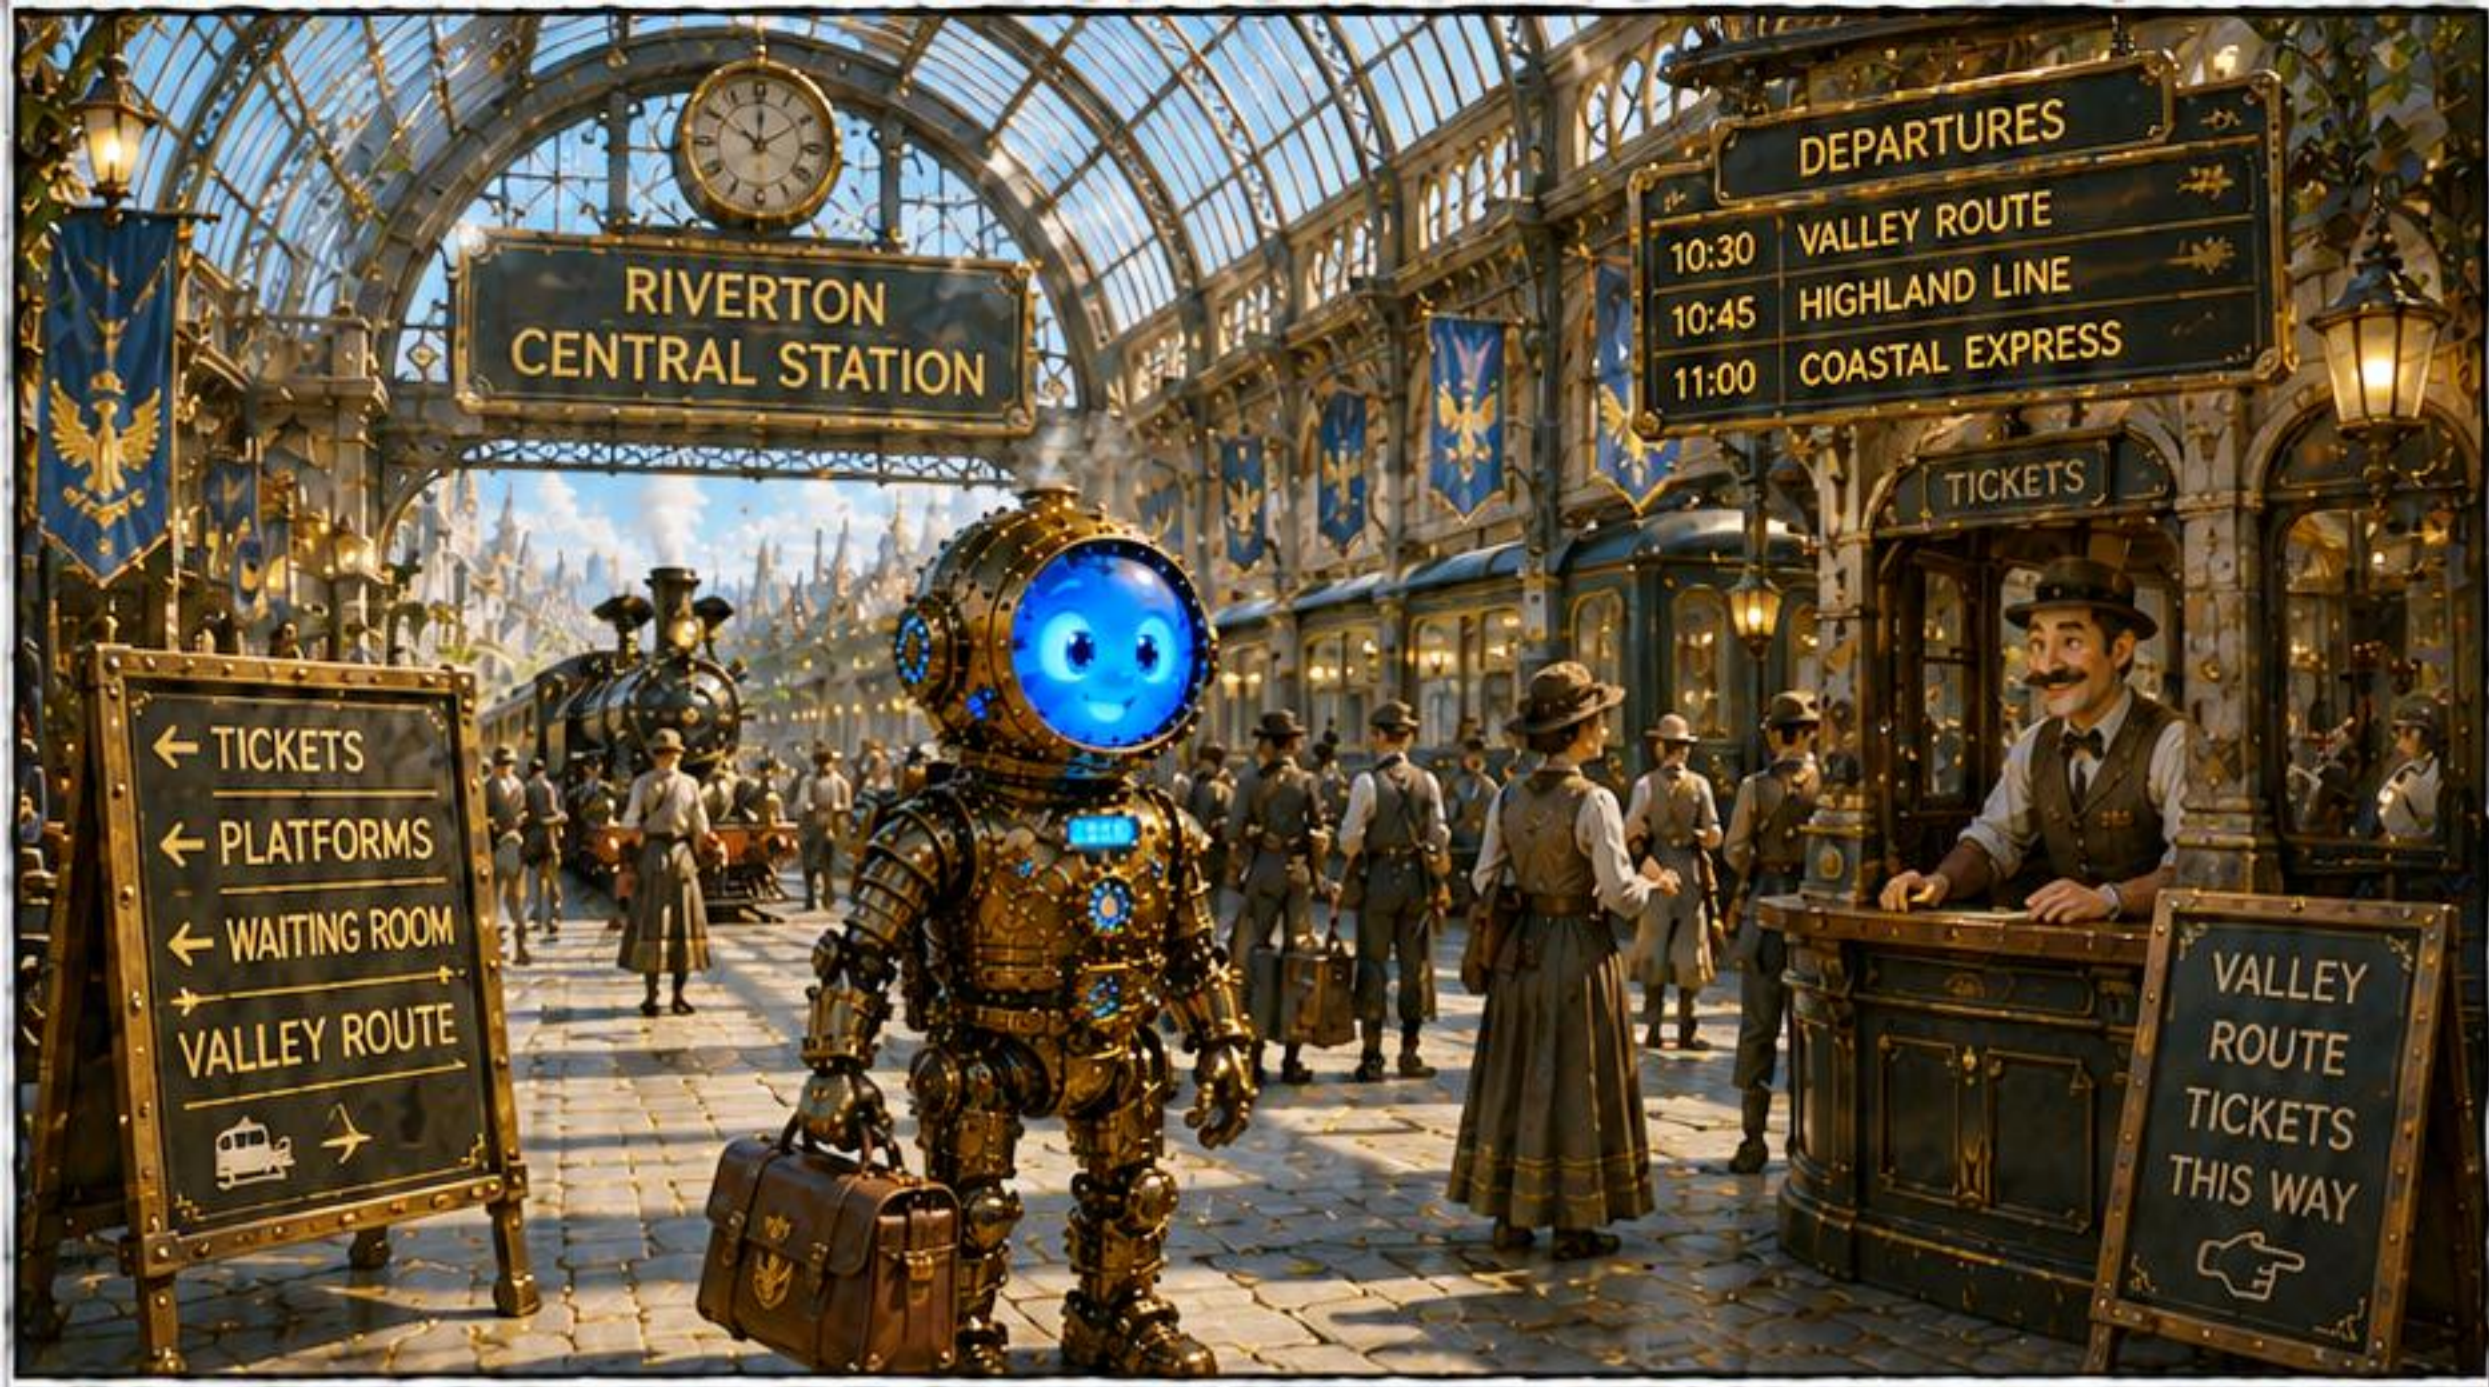

TRAVEL  
LOG

A NEW MORNING.  
A NEW ROUTE.

LIGHTS  
ARE WAKING UP  
ONE BY ONE.

TRAVEL COMPANION · MEMORY CAPTURE

- PHOTO
- SCENE
- FILTERS
- SETTINGS

- Close button (X)
- Flash button (lightning bolt)
- Shutter button (circle)
- Photo gallery button (mountain icon)
- Focus button (square with crosshair)

1x

AUTO

I WILL CARRY THIS LIGHT WITH ME.

TODAY'S MEMORIES

SKYSHIP DEPARTURE

COUNTRYSIDE

RIVER TOWN

RAIL JOURNEY

RICKSHAW RIDE

RIVERTON CITY

EVENING MARKET

LANTERN BRIDGE VIEW