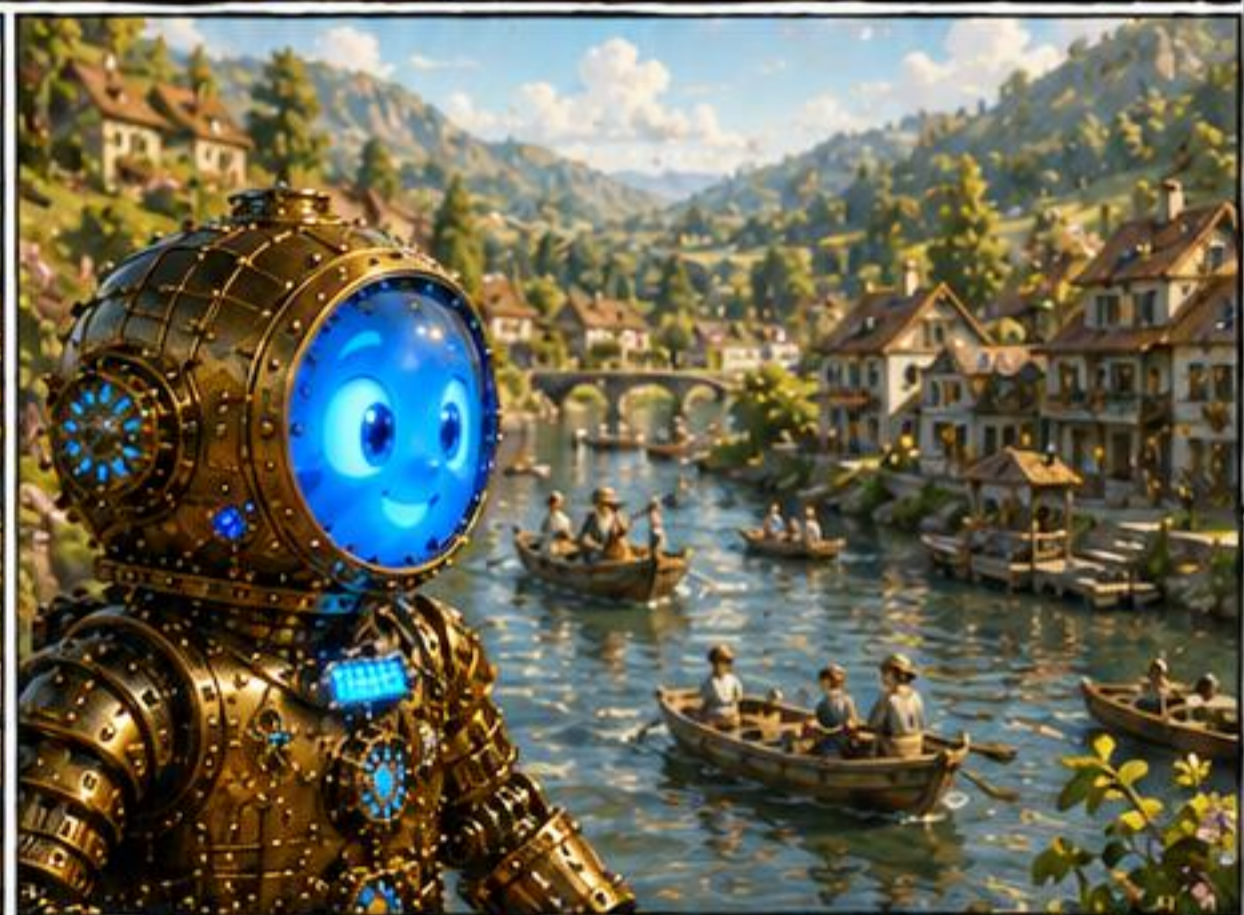

TRAVEL  
LOG

A NEW MORNING.  
A NEW ROUTE.

LIGHTS  
ARE WAKING UP  
ONE BY ONE.

TRAVEL COMPANION · MEMORY CAPTURE

- PHOTO
- SCENE
- FILTERS
- SETTINGS

- Close button (X)
- Flash button (lightning bolt)
- Shutter button (circle)
- Photo gallery button (mountain icon)
- Focus button (square with crosshair)

1x

AUTO

I WILL CARRY THIS LIGHT WITH ME.

TODAY'S MEMORIES

SKYSHIP DEPARTURE

COUNTRYSIDE

RIVER TOWN

RAIL JOURNEY

RICKSHAW RIDE

RIVERTON CITY

EVENING MARKET

LANTERN BRIDGE VIEW