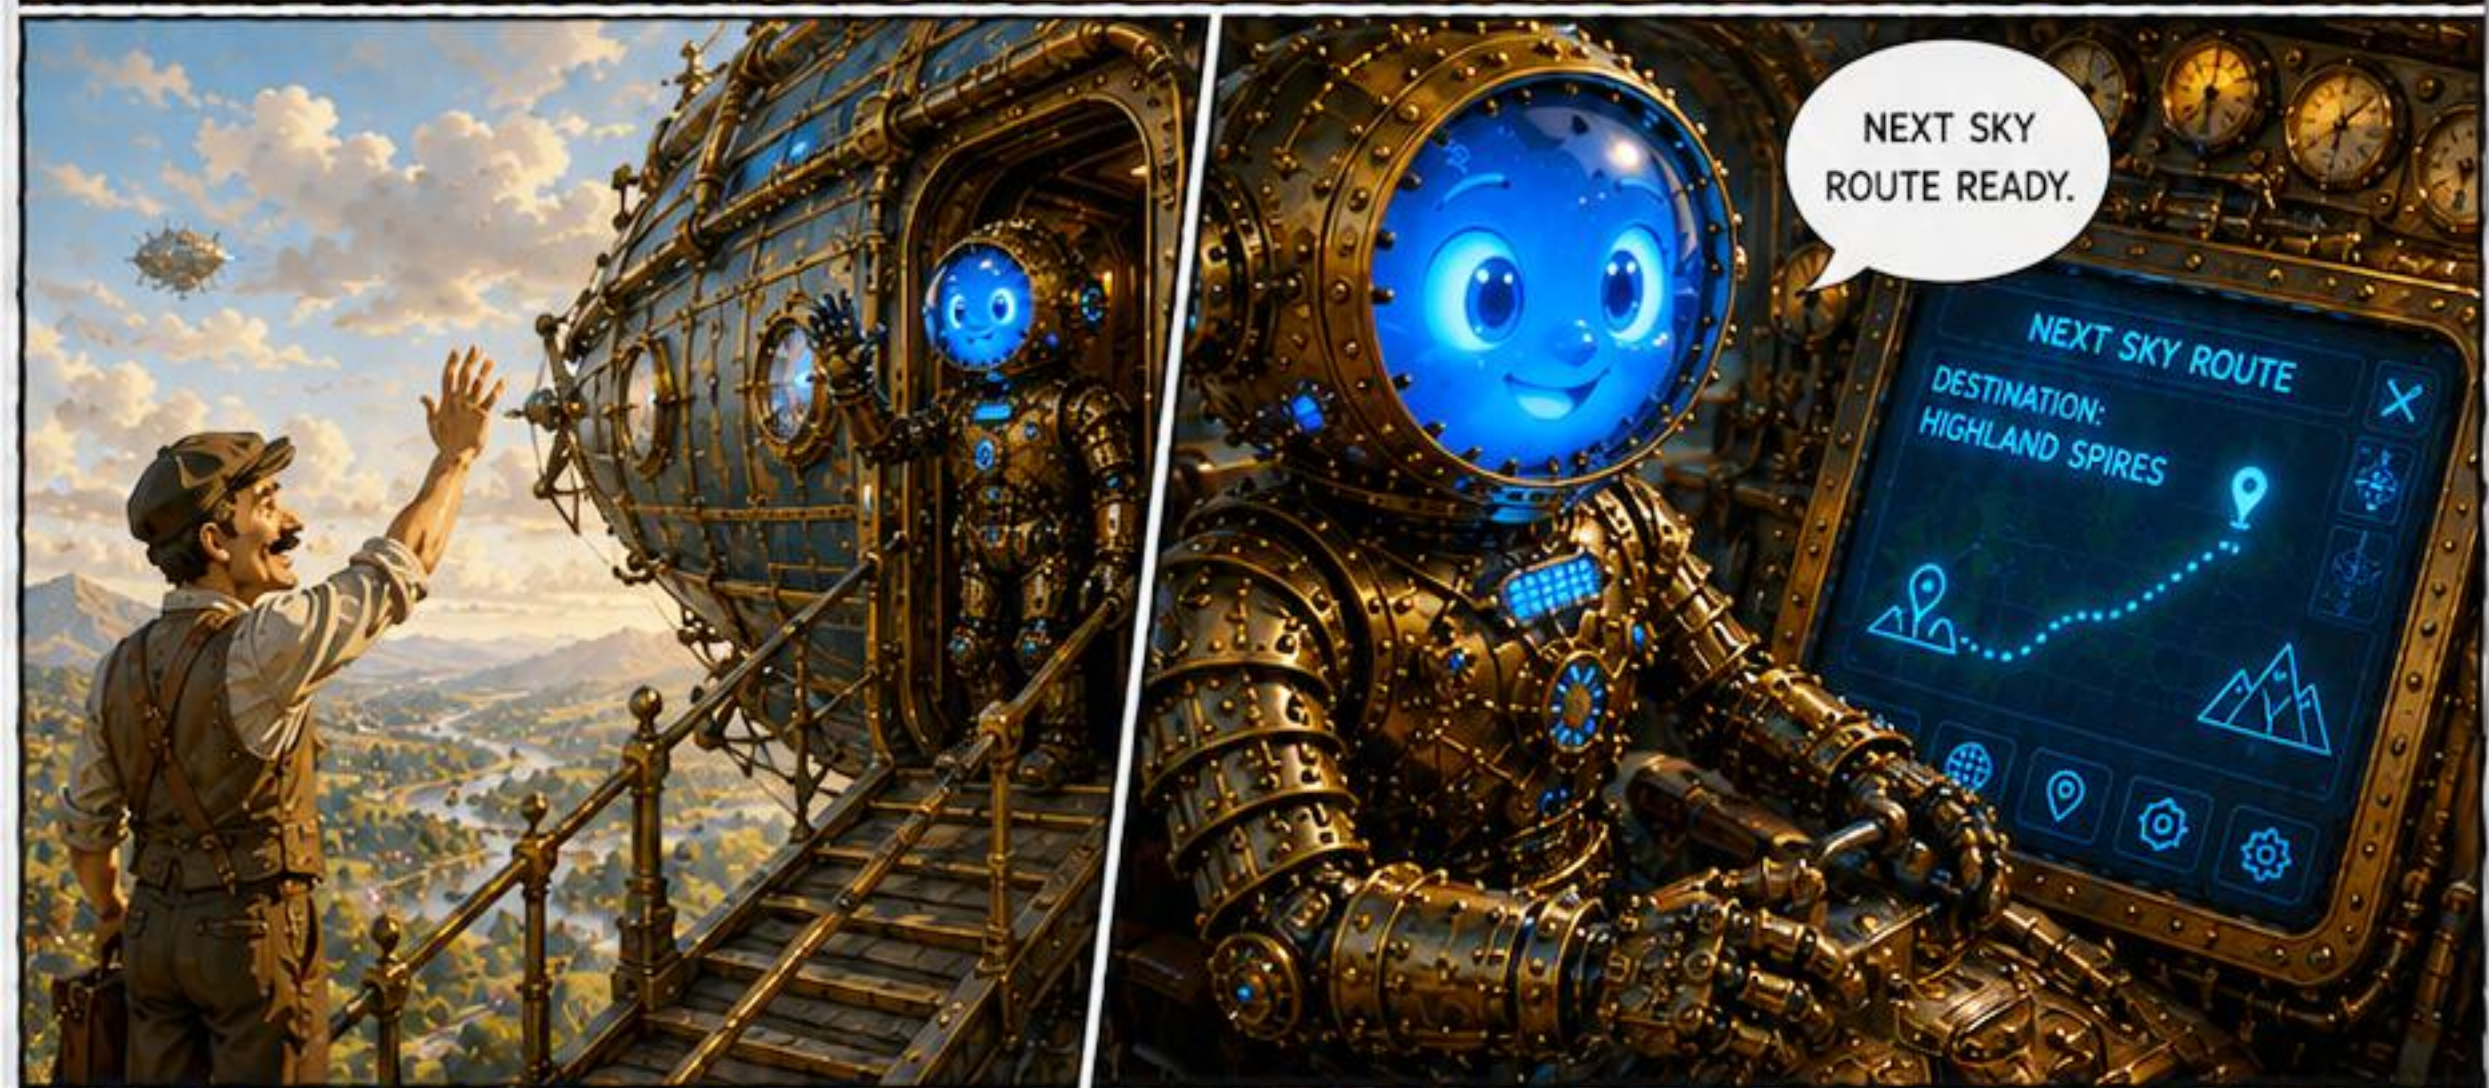

TRAVEL  
LOG

A NEW MORNING.  
A NEW ROUTE.

LIGHTS  
ARE WAKING UP  
ONE BY ONE.

TRAVEL COMPANION · MEMORY CAPTURE

- PHOTO
- SCENE
- FILTERS
- SETTINGS

- Close button (X)
- Flash button (lightning bolt)
- Shutter button (circle)
- Photo gallery button (mountain icon)
- Focus button (square with crosshair)

1x

AUTO

I WILL CARRY THIS LIGHT WITH ME.

TODAY'S MEMORIES

SKYSHIP DEPARTURE

COUNTRYSIDE

RIVER TOWN

RAIL JOURNEY

RICKSHAW RIDE

RIVERTON CITY

EVENING MARKET

LANTERN BRIDGE VIEW