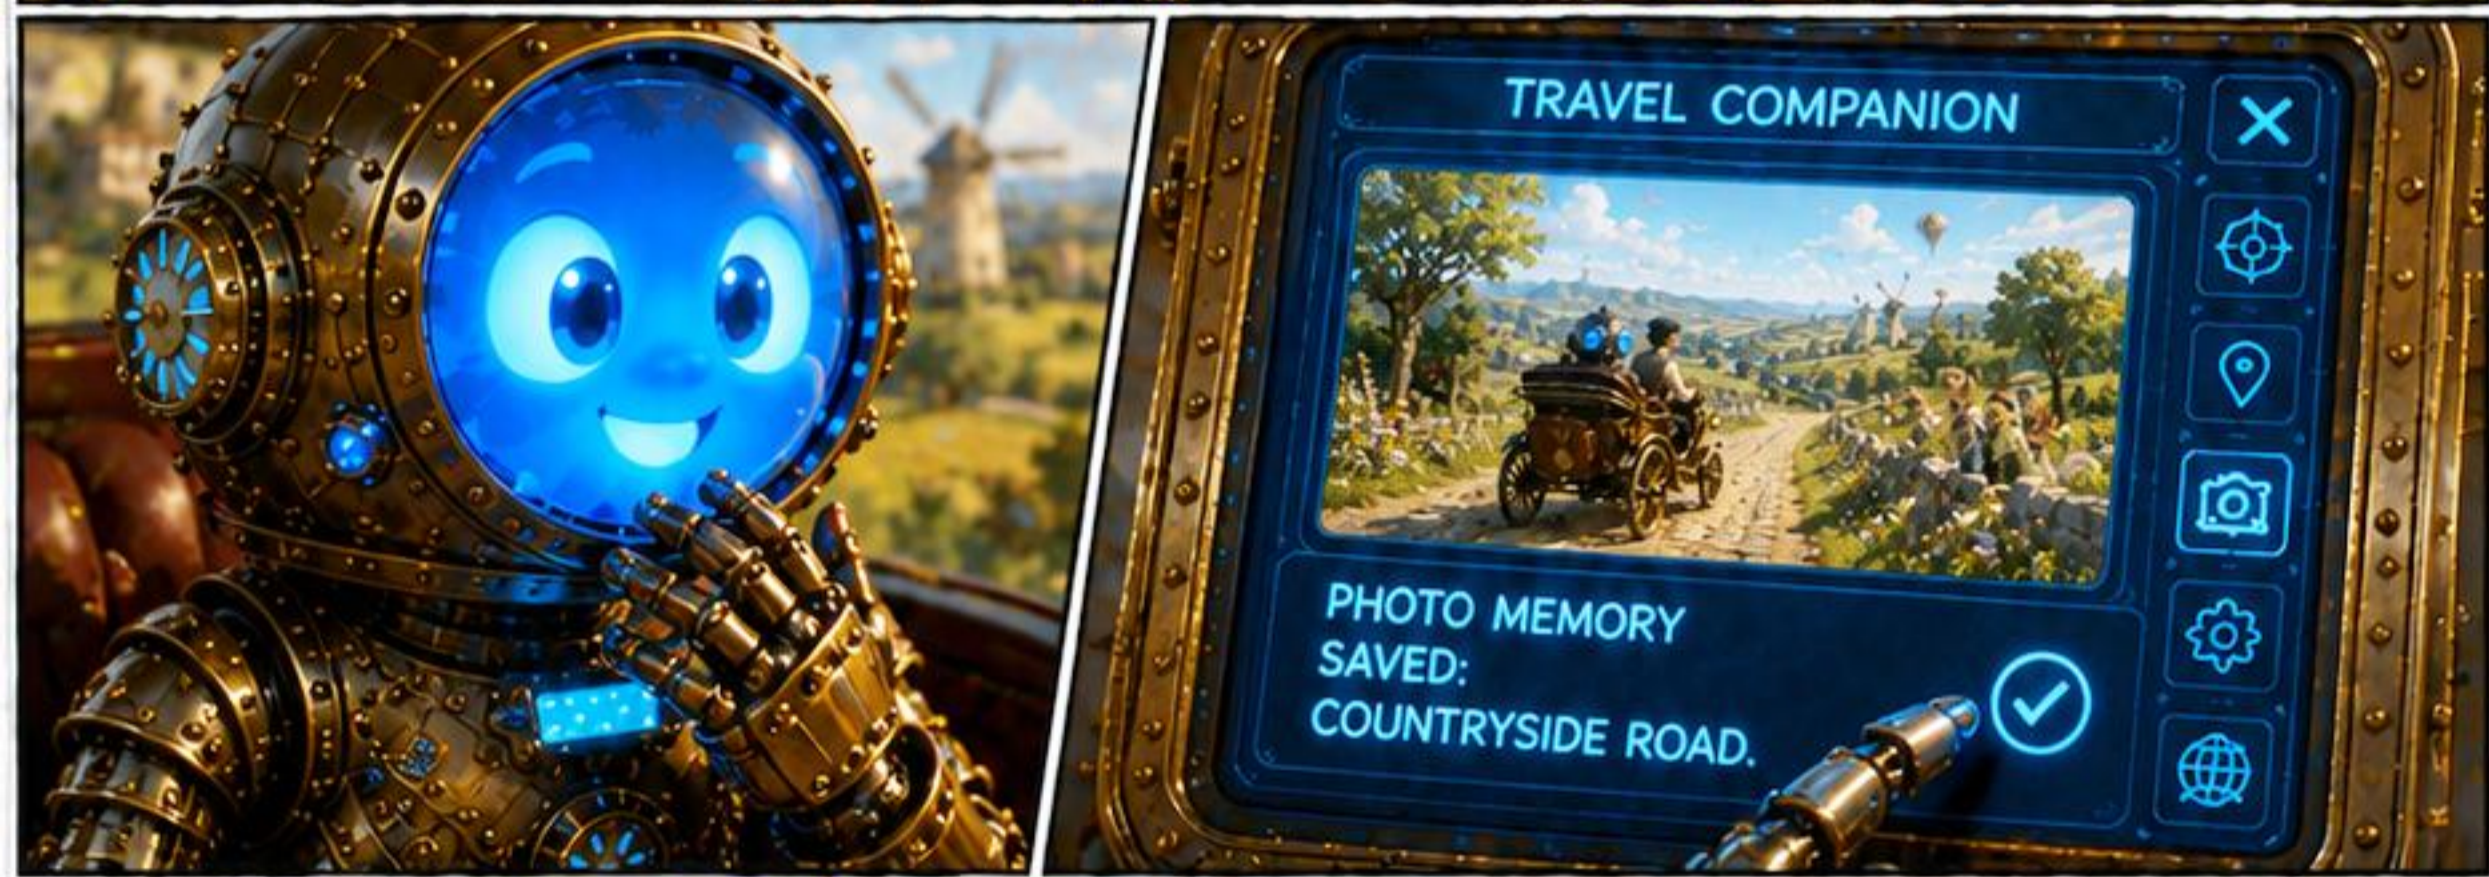

TRAVEL  
LOG

A NEW MORNING.  
A NEW ROUTE.

LIGHTS  
ARE WAKING UP  
ONE BY ONE.

TRAVEL COMPANION · MEMORY CAPTURE

- PHOTO
- SCENE
- FILTERS
- SETTINGS

- Close button (X)
- Flash button (lightning bolt)
- Shutter button (circle)
- Photo gallery button (mountain icon)
- Focus button (square with crosshair)

1x

AUTO

I WILL CARRY THIS LIGHT WITH ME.

TODAY'S MEMORIES

SKYSHIP DEPARTURE

COUNTRYSIDE

RIVER TOWN

RAIL JOURNEY

RICKSHAW RIDE

RIVERTON CITY

EVENING MARKET

LANTERN BRIDGE VIEW