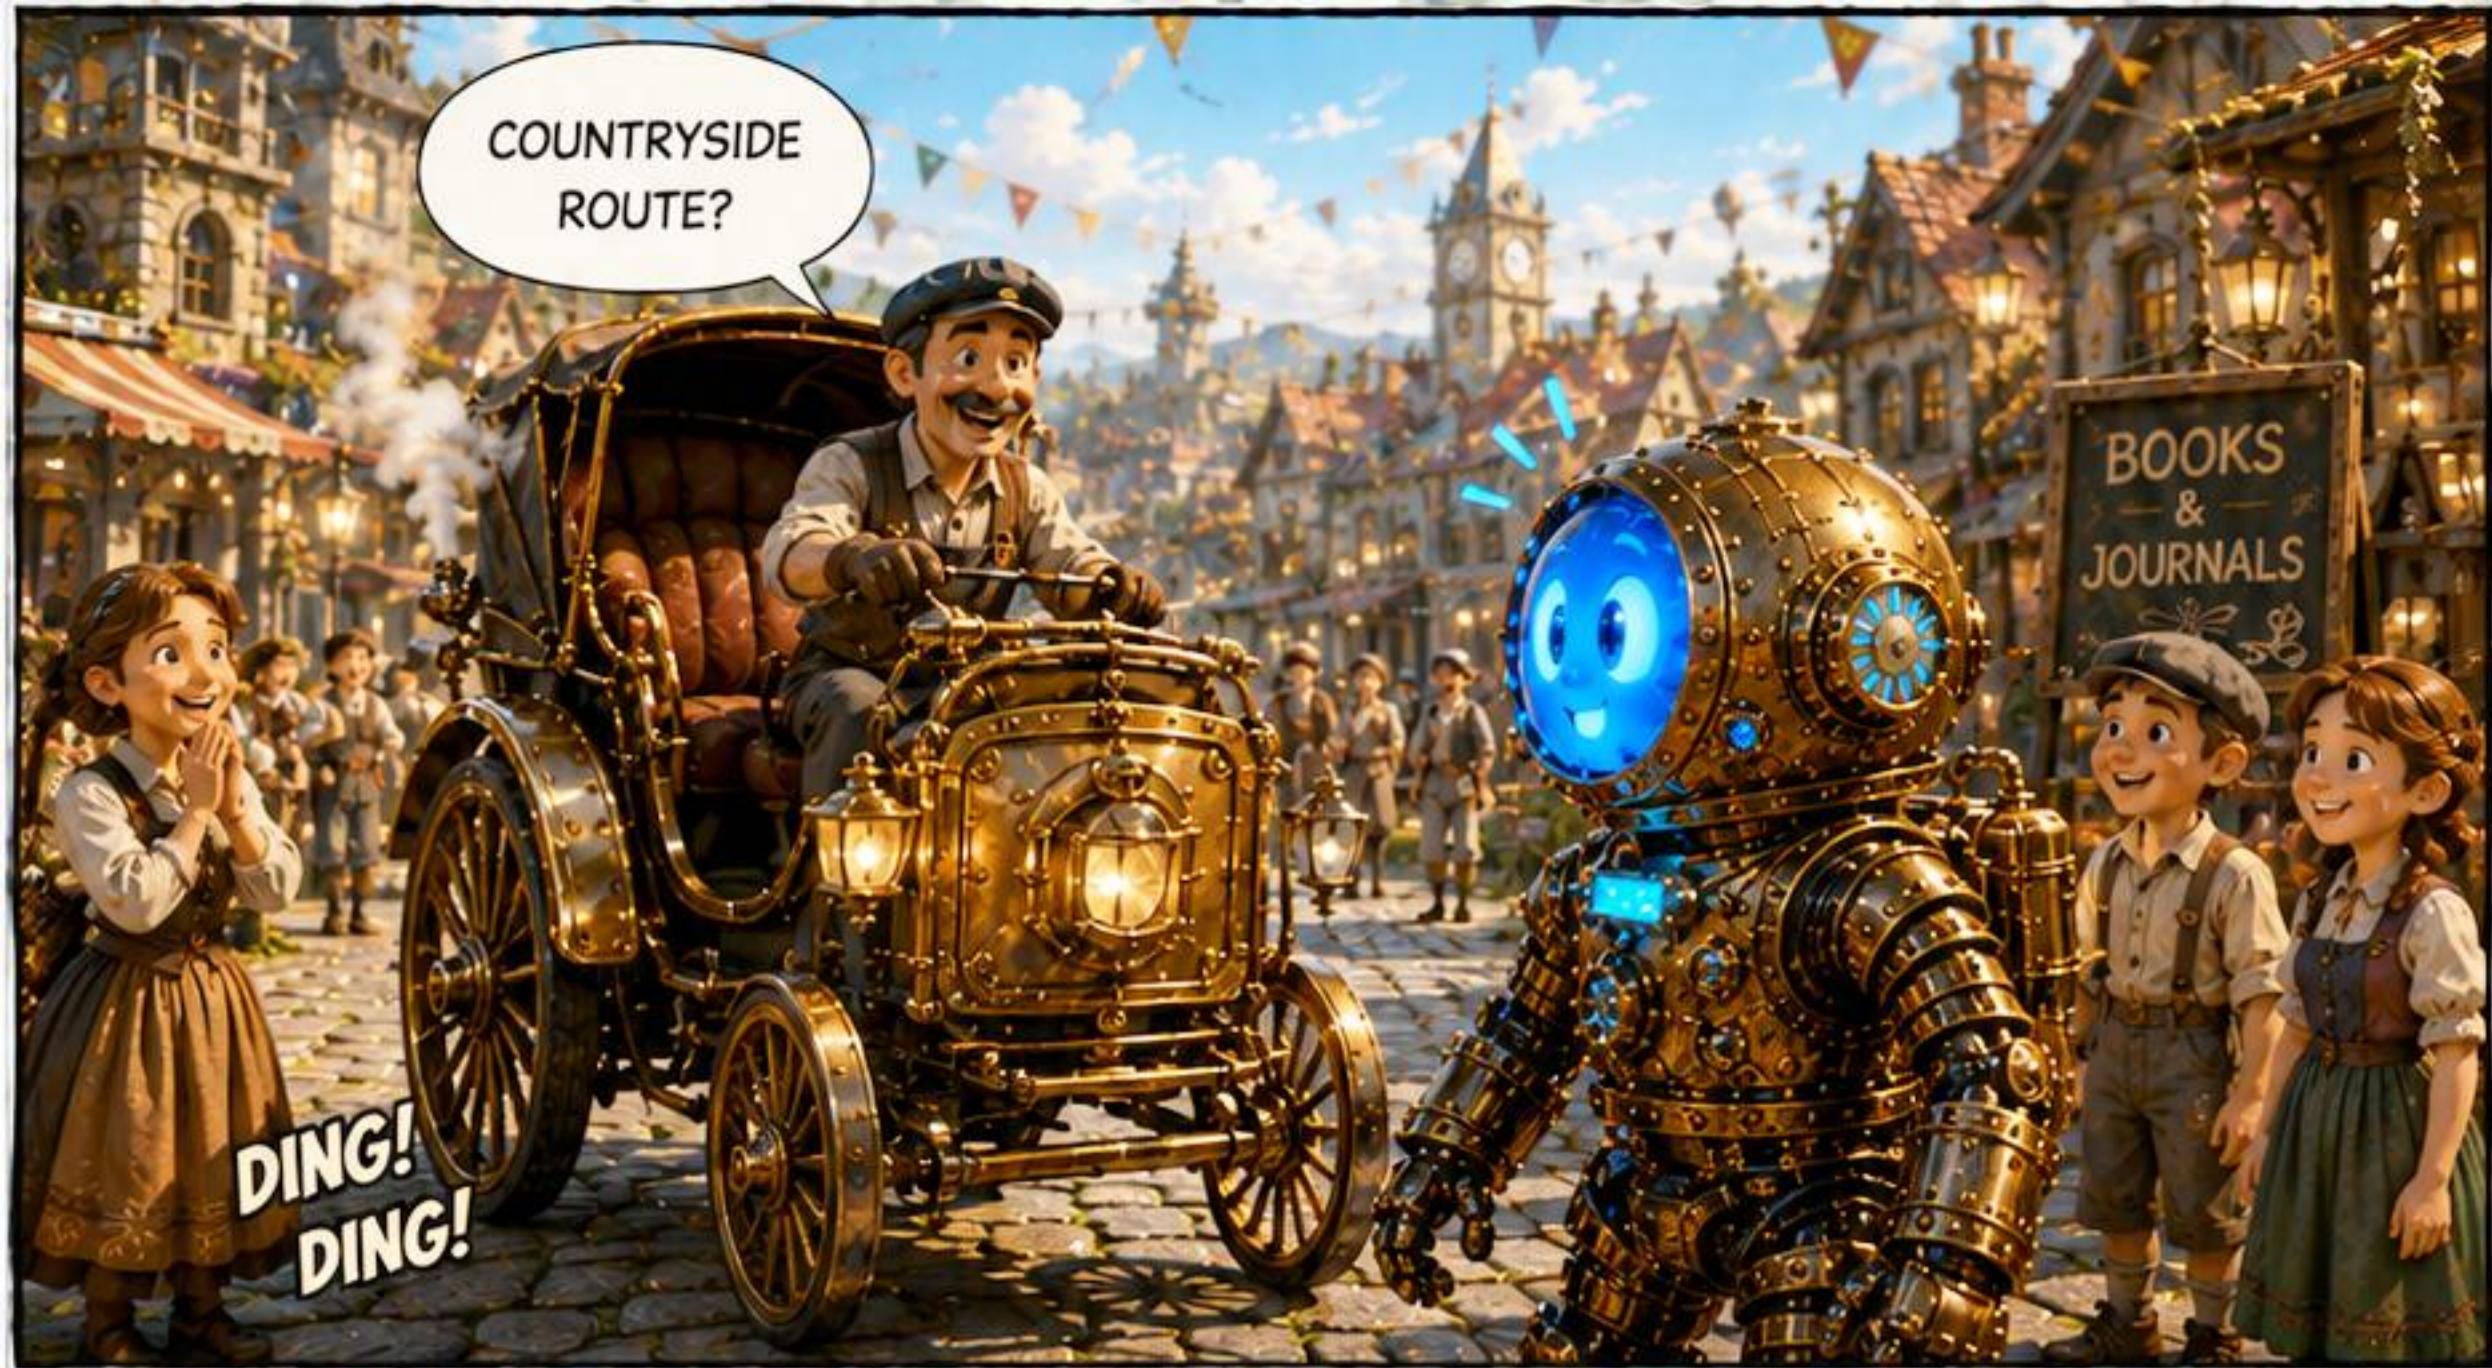

TRAVEL  
LOG

A NEW MORNING.  
A NEW ROUTE.

LIGHTS  
ARE WAKING UP  
ONE BY ONE.

TRAVEL COMPANION · MEMORY CAPTURE

- PHOTO
- SCENE
- FILTERS
- SETTINGS

- Close button (X)
- Flash button (lightning bolt)
- Shutter button (circle)
- Photo gallery button (mountain icon)
- Focus button (square with crosshair)

1x

AUTO

I WILL CARRY THIS LIGHT WITH ME.

TODAY'S MEMORIES

SKYSHIP DEPARTURE

COUNTRYSIDE

RIVER TOWN

RAIL JOURNEY

RICKSHAW RIDE

RIVERTON CITY

EVENING MARKET

LANTERN BRIDGE VIEW