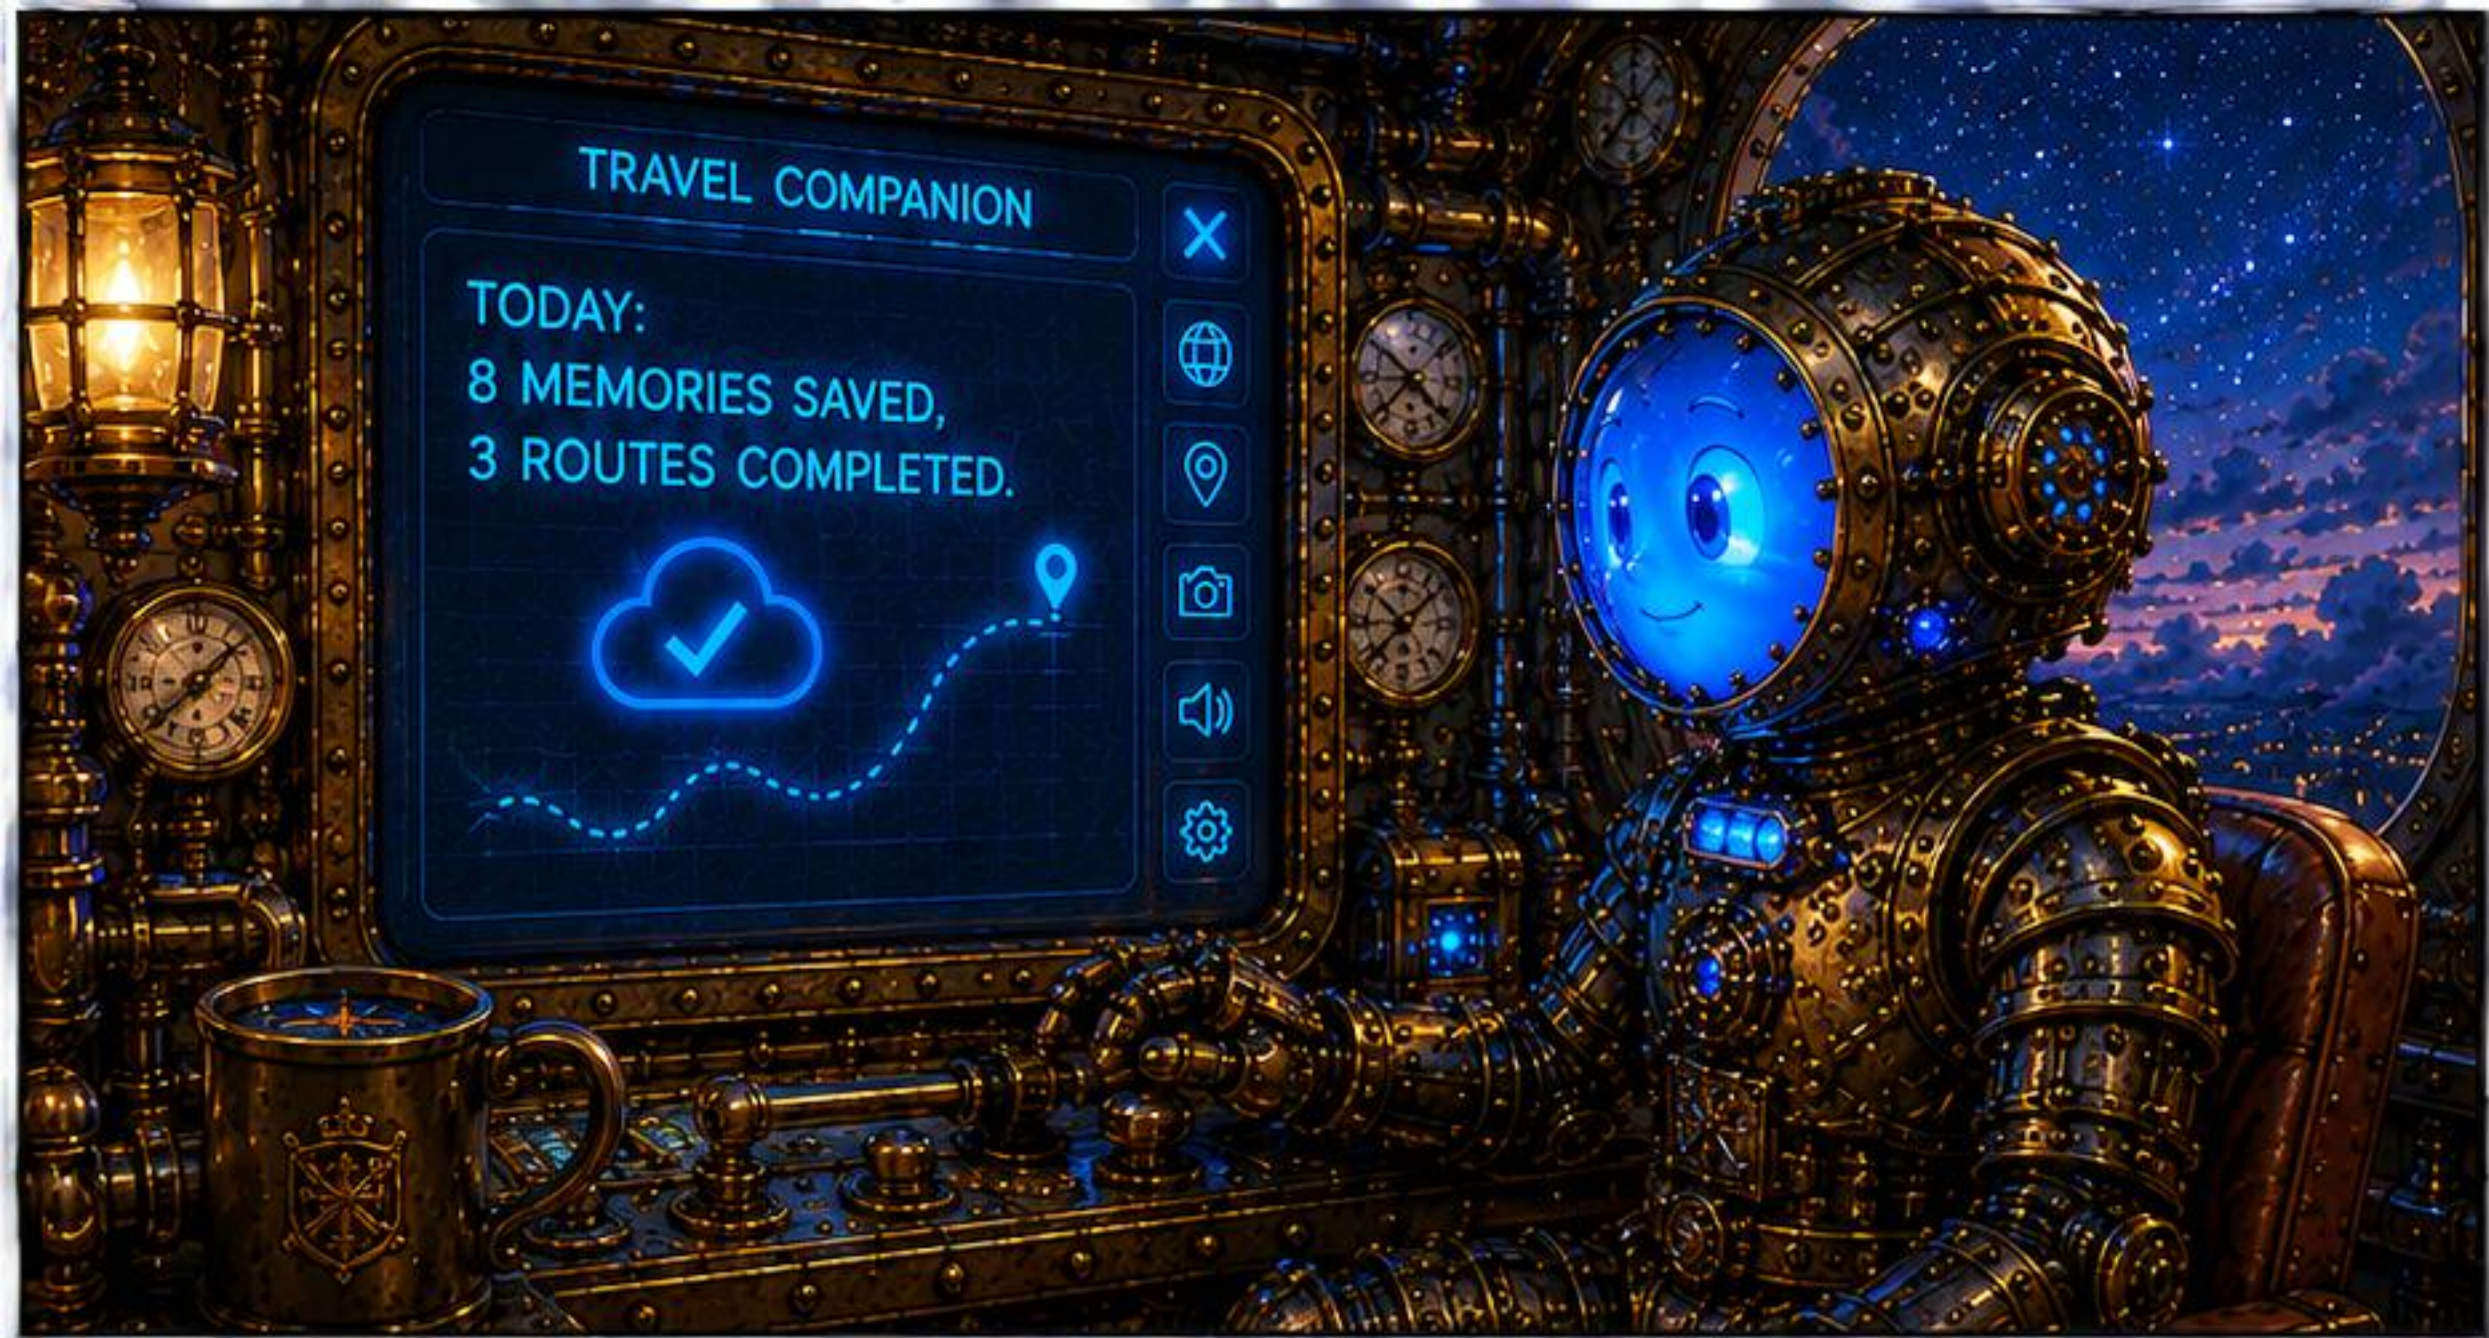

TRAVEL  
LOG

A NEW MORNING.  
A NEW ROUTE.

LIGHTS  
ARE WAKING UP  
ONE BY ONE.

TRAVEL COMPANION · MEMORY CAPTURE

- PHOTO
- SCENE
- FILTERS
- SETTINGS

- Close button (X)
- Flash button (lightning bolt)
- Shutter button (circle)
- Photo gallery button (mountain icon)
- Focus button (square with crosshair)

1x

AUTO

I WILL CARRY THIS LIGHT WITH ME.

TODAY'S MEMORIES

SKYSHIP DEPARTURE

COUNTRYSIDE

RIVER TOWN

RAIL JOURNEY

RICKSHAW RIDE

RIVERTON CITY

EVENING MARKET

LANTERN BRIDGE VIEW