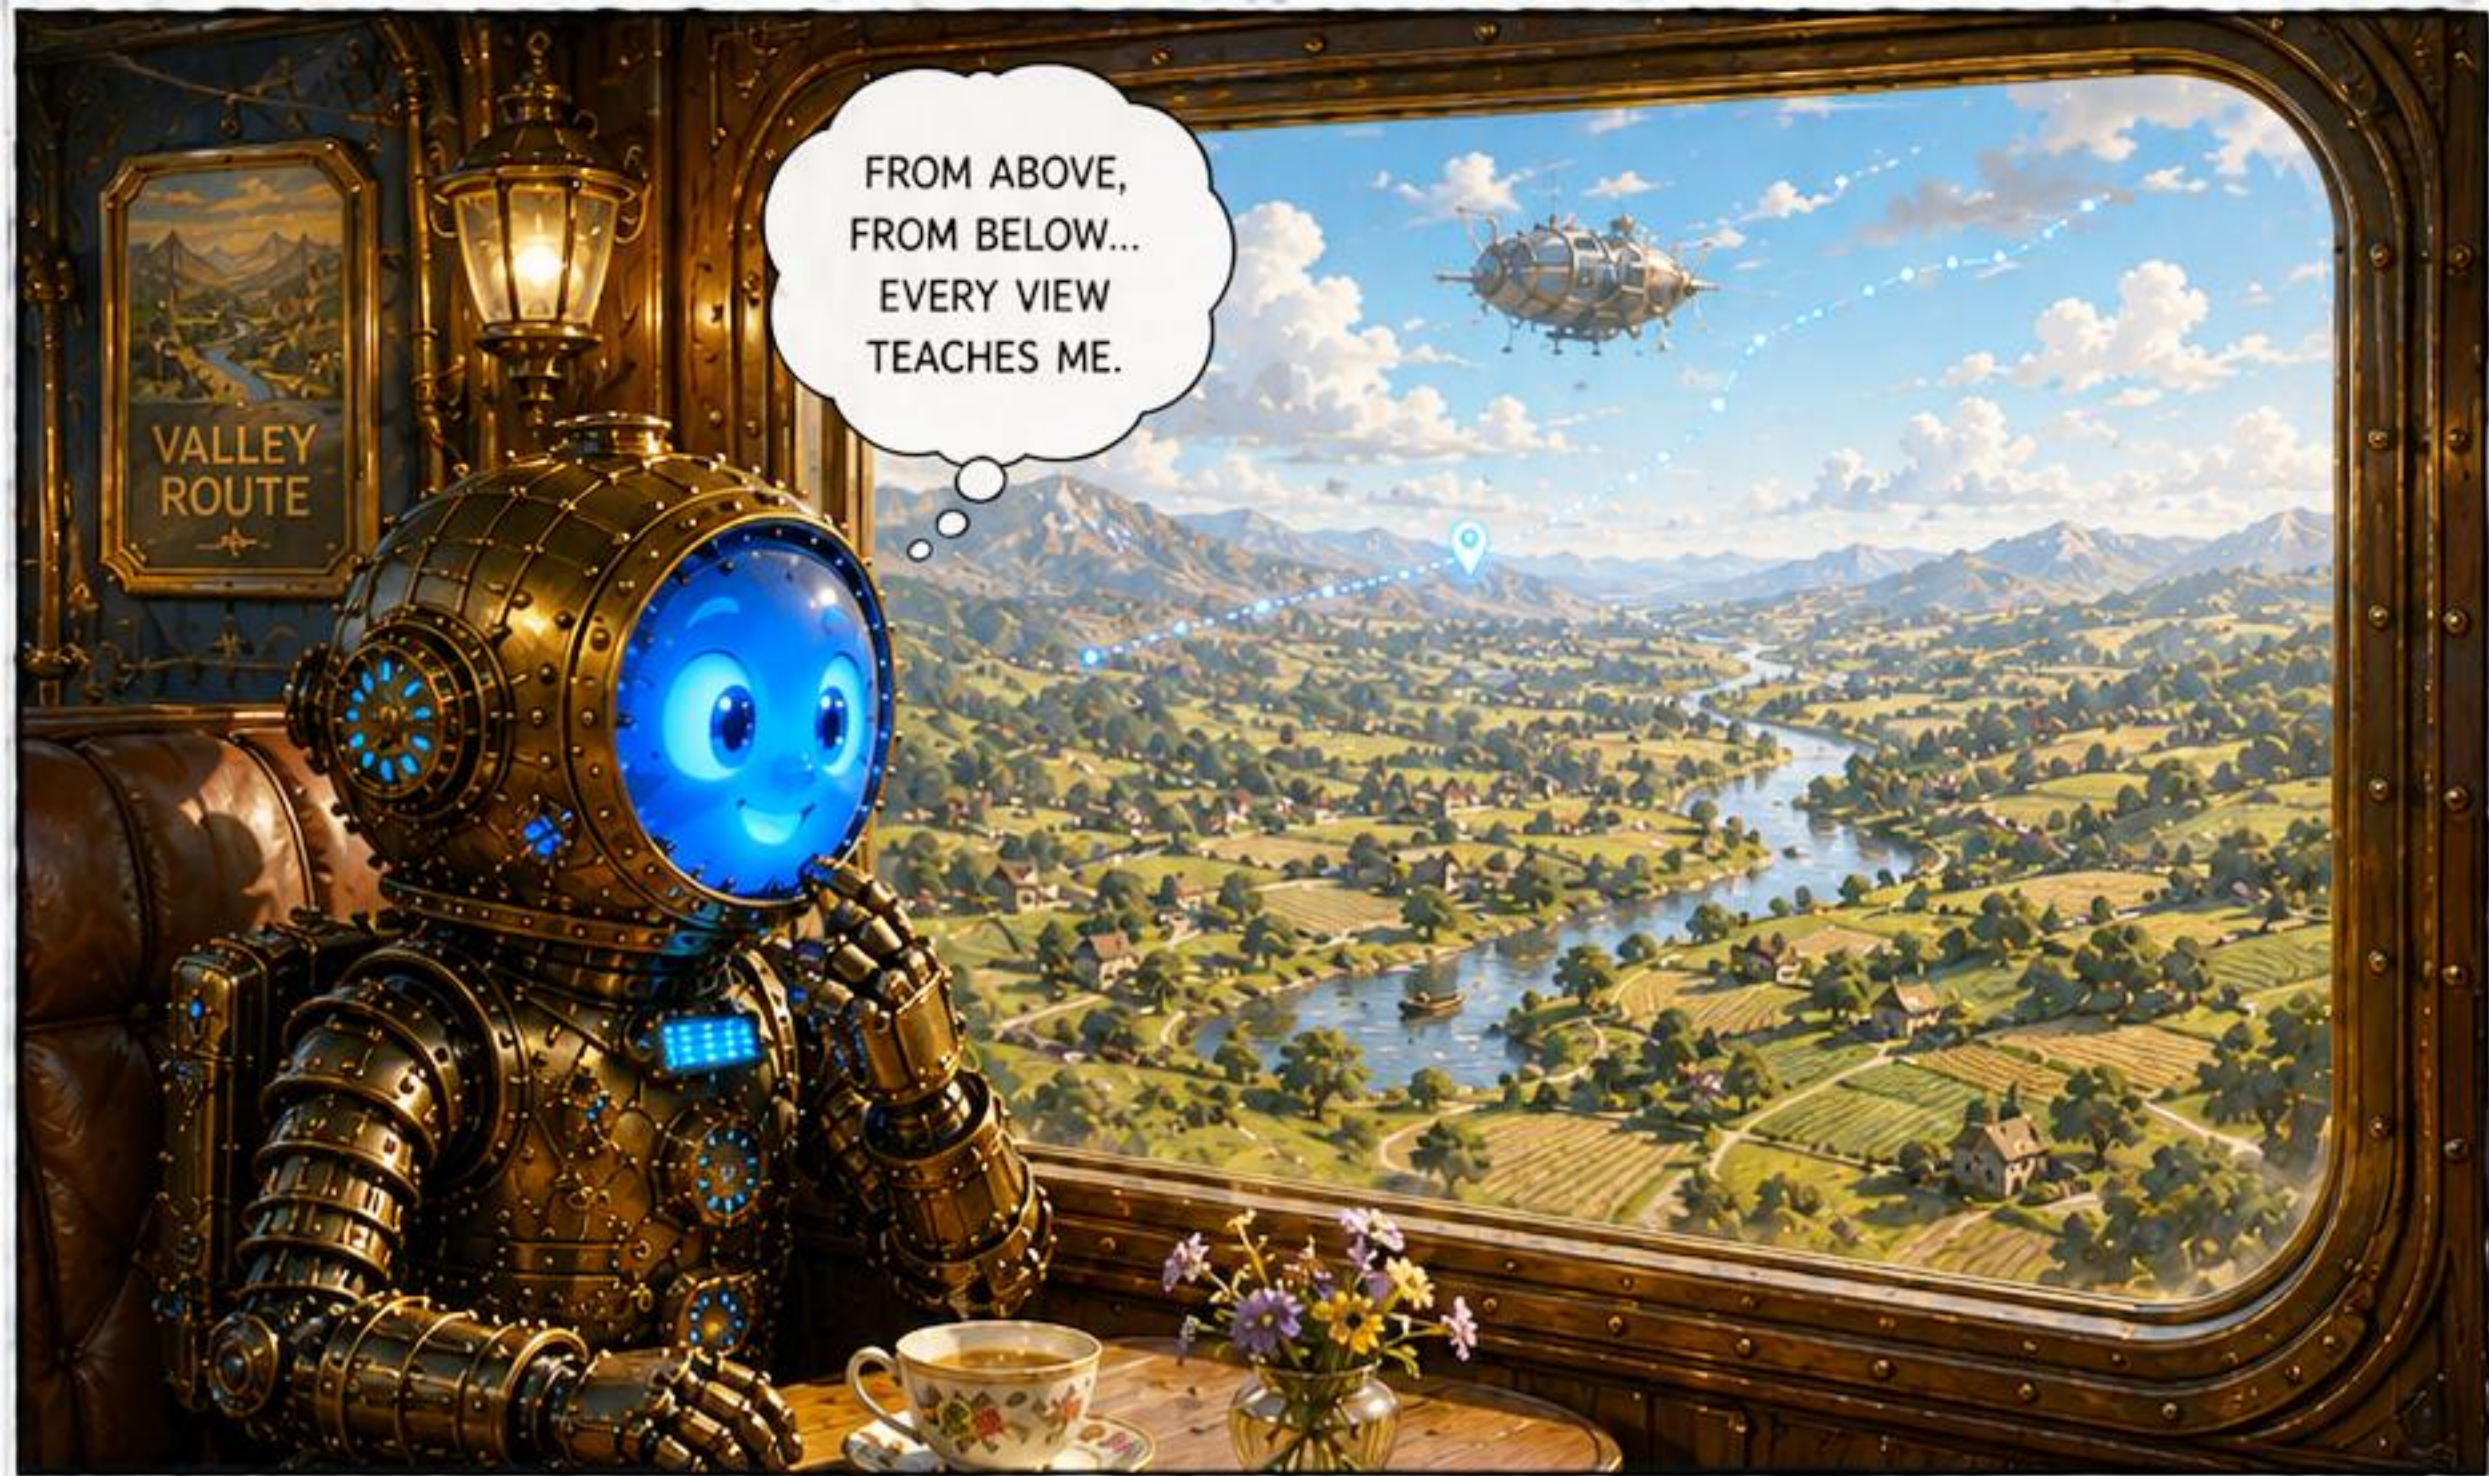

TRAVEL  
LOG

A NEW MORNING.  
A NEW ROUTE.

LIGHTS  
ARE WAKING UP  
ONE BY ONE.

TRAVEL COMPANION · MEMORY CAPTURE

- PHOTO
- SCENE
- FILTERS
- SETTINGS

- Close button (X)
- Flash button (lightning bolt)
- Shutter button (circle)
- Photo gallery button (mountain icon)
- Focus button (square with crosshair)

1x

AUTO

I WILL CARRY THIS LIGHT WITH ME.

TODAY'S MEMORIES

SKYSHIP DEPARTURE

COUNTRYSIDE

RIVER TOWN

RAIL JOURNEY

RICKSHAW RIDE

RIVERTON CITY

EVENING MARKET

LANTERN BRIDGE VIEW