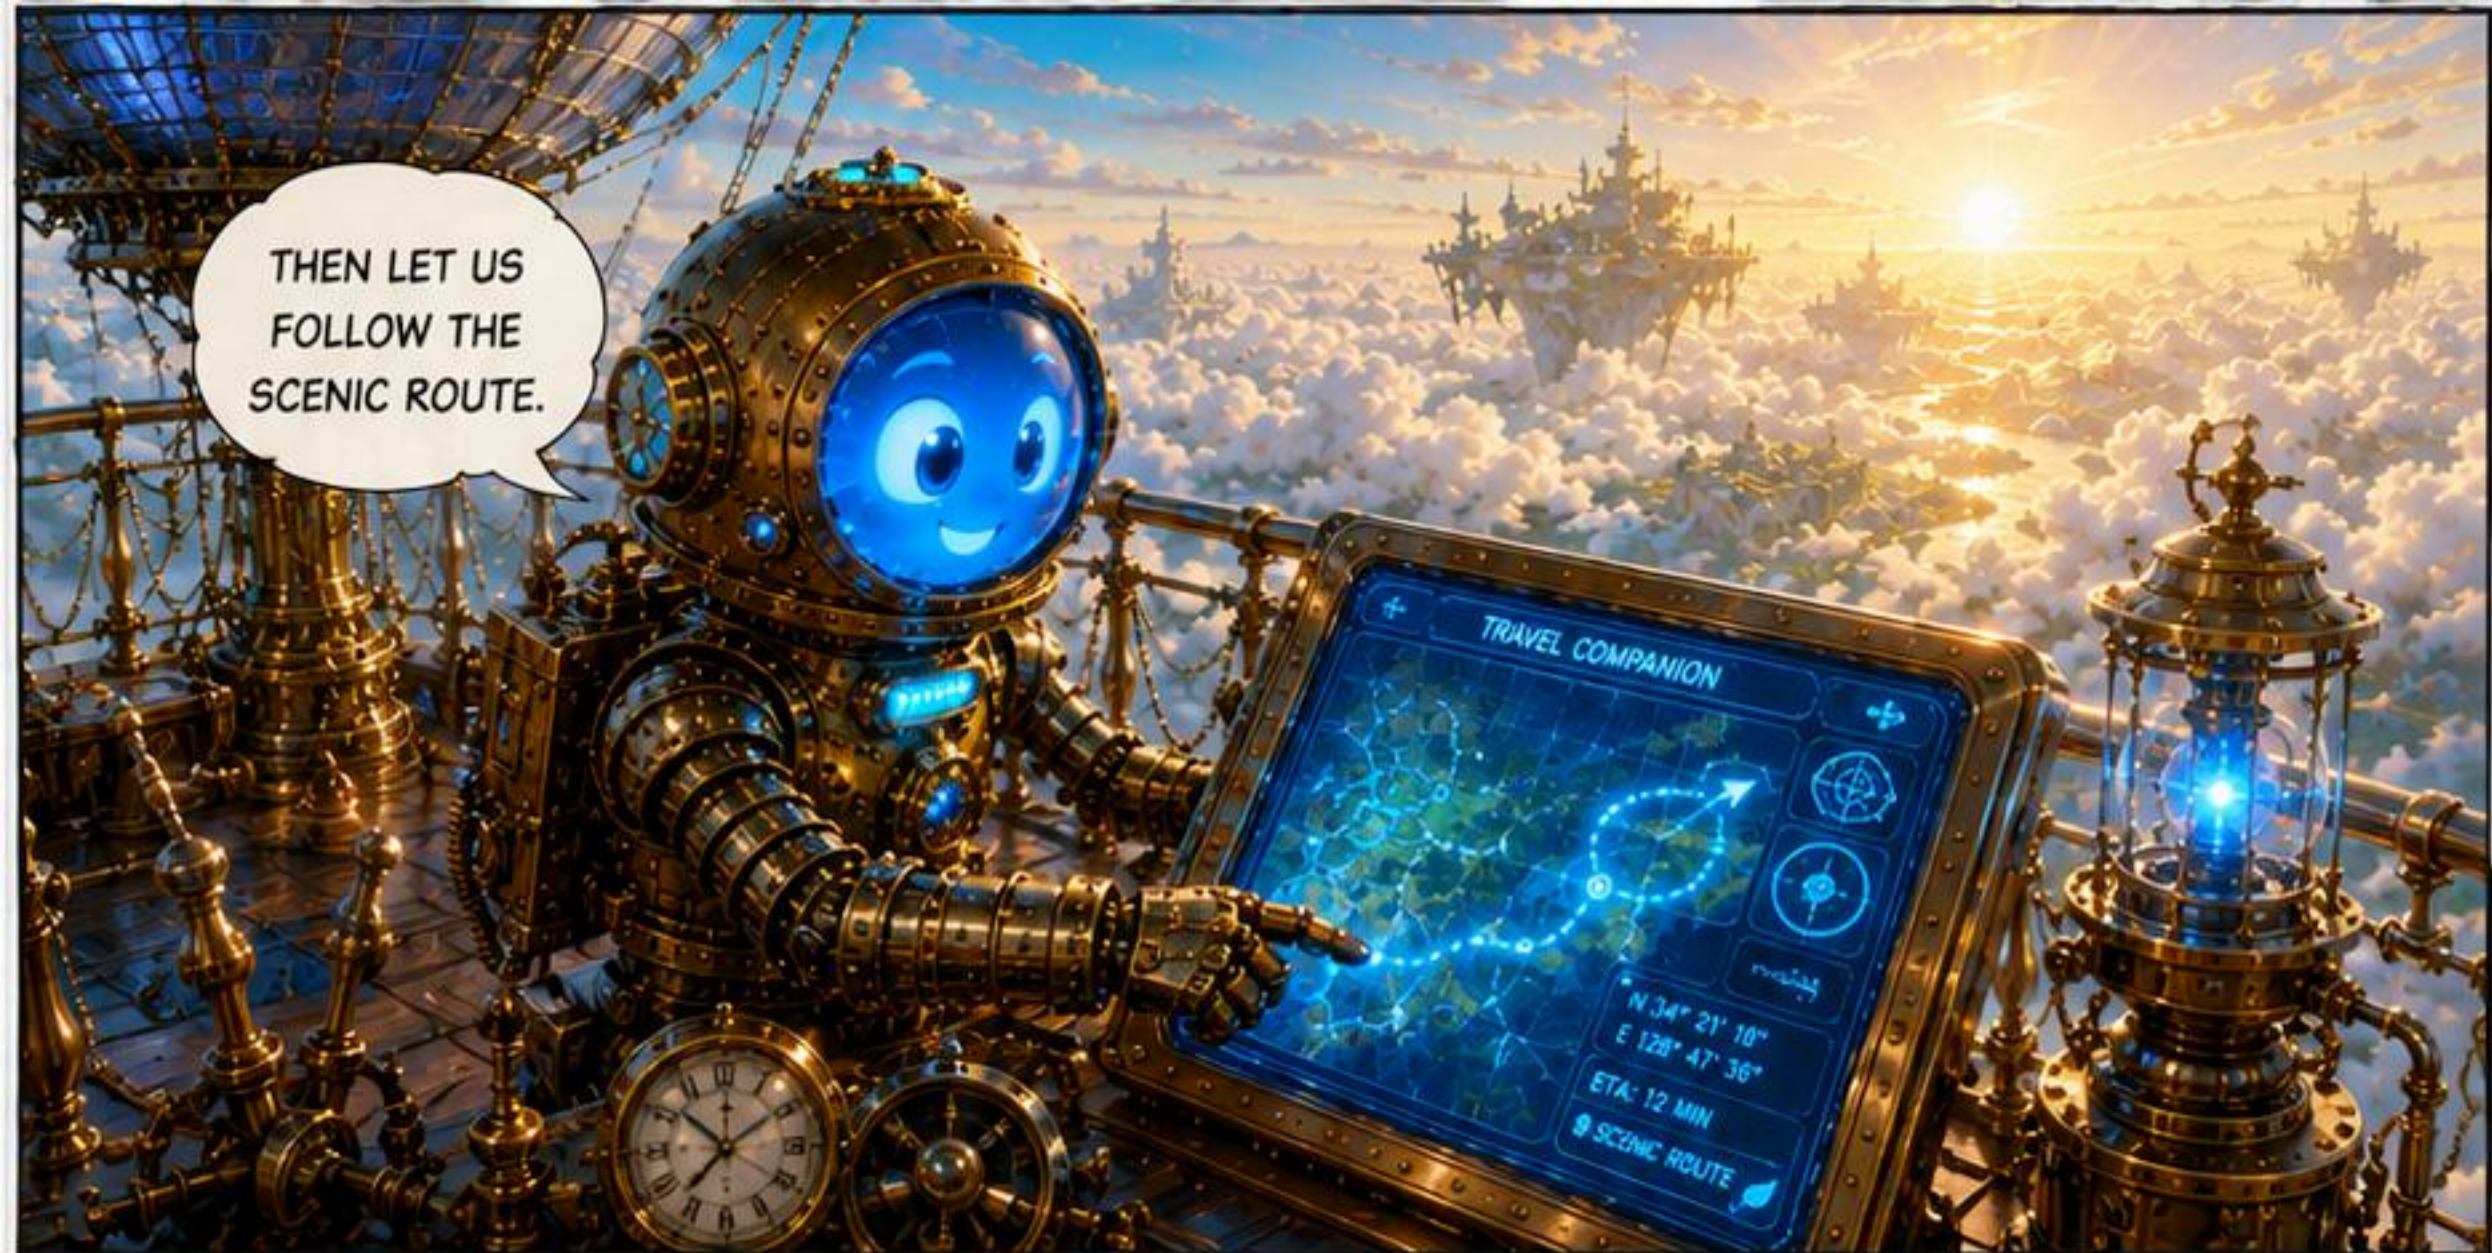

TRAVEL  
LOG

A NEW MORNING.  
A NEW ROUTE.

LIGHTS  
ARE WAKING UP  
ONE BY ONE.

TRAVEL COMPANION · MEMORY CAPTURE

- PHOTO
- SCENE
- FILTERS
- SETTINGS

- Close button (X)
- Flash button (lightning bolt)
- Shutter button (circle)
- Photo gallery button (mountain icon)
- Focus button (square with crosshair)

1x

AUTO

I WILL CARRY THIS LIGHT WITH ME.

TODAY'S MEMORIES

SKYSHIP DEPARTURE

COUNTRYSIDE

RIVER TOWN

RAIL JOURNEY

RICKSHAW RIDE

RIVERTON CITY

EVENING MARKET

LANTERN BRIDGE VIEW